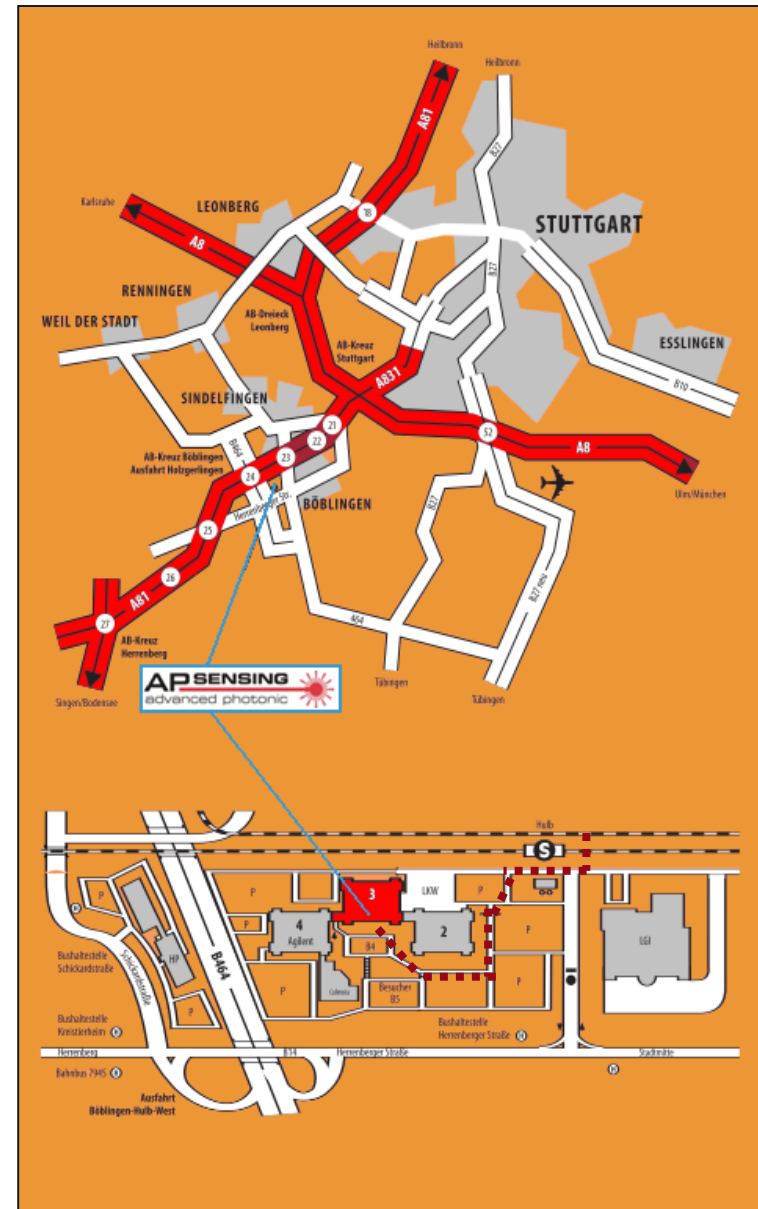

- Take the B43 from the airport
- Exit onto the A5 in the direction Basel/Darmstadt
- Exit onto the A8 in the direction of Stuttgart
- At the main Stuttgart junction, exit onto the A81 in the direction of Böblingen/Singen
- Take Exit 24 (Holzgerlingen) ...

By car from Munich (ca. 3 hours) or from Stuttgart airport (20 minutes):

- Take A8 in the direction of Karlsruhe
- At the main Stuttgart junction, exit onto the A81 in the direction of Böblingen/Singen
- Take Exit 24 (Holzgerlingen)...

... from Exit 24 Holzgerlingen:

- Follow the B464 and exit at Böblingen Hulb-West/Süd
- At the intersection turn right toward Böblingen
- At the 2nd traffic light turn left at the sign for Agilent Technologies / AP Sensing. Follow the green signs "Besucher/Visitor" and use parking lot B4 (Building 3 entrance).

By train and S-Bahn:

By train (DB) from Frankfurt airport:

- Take the DB train to Stuttgart Main Station
- Get off in Stuttgart to change trains
- Take the S1 train going to Herrenberg
- Get off at Böblingen Hulb, walk 5 minutes to the **Building 3 Entrance** (see map).

By train (S-Bahn) from Stuttgart airport (about 25 minutes):

- Take the S-Bahn train S2 or S3 going to Stuttgart
- Get off in Rohr to change trains
- Take the train S1 going to Herrenberg
- Get off at Böblingen Hulb, walk 5 minutes to the **Building 3 Entrance** (see map) .

AP Sensing GmbH
Herrenberger Straße 130
71034 Böblingen
Telefon:+49-7031-309-6610
www.apsensing.com